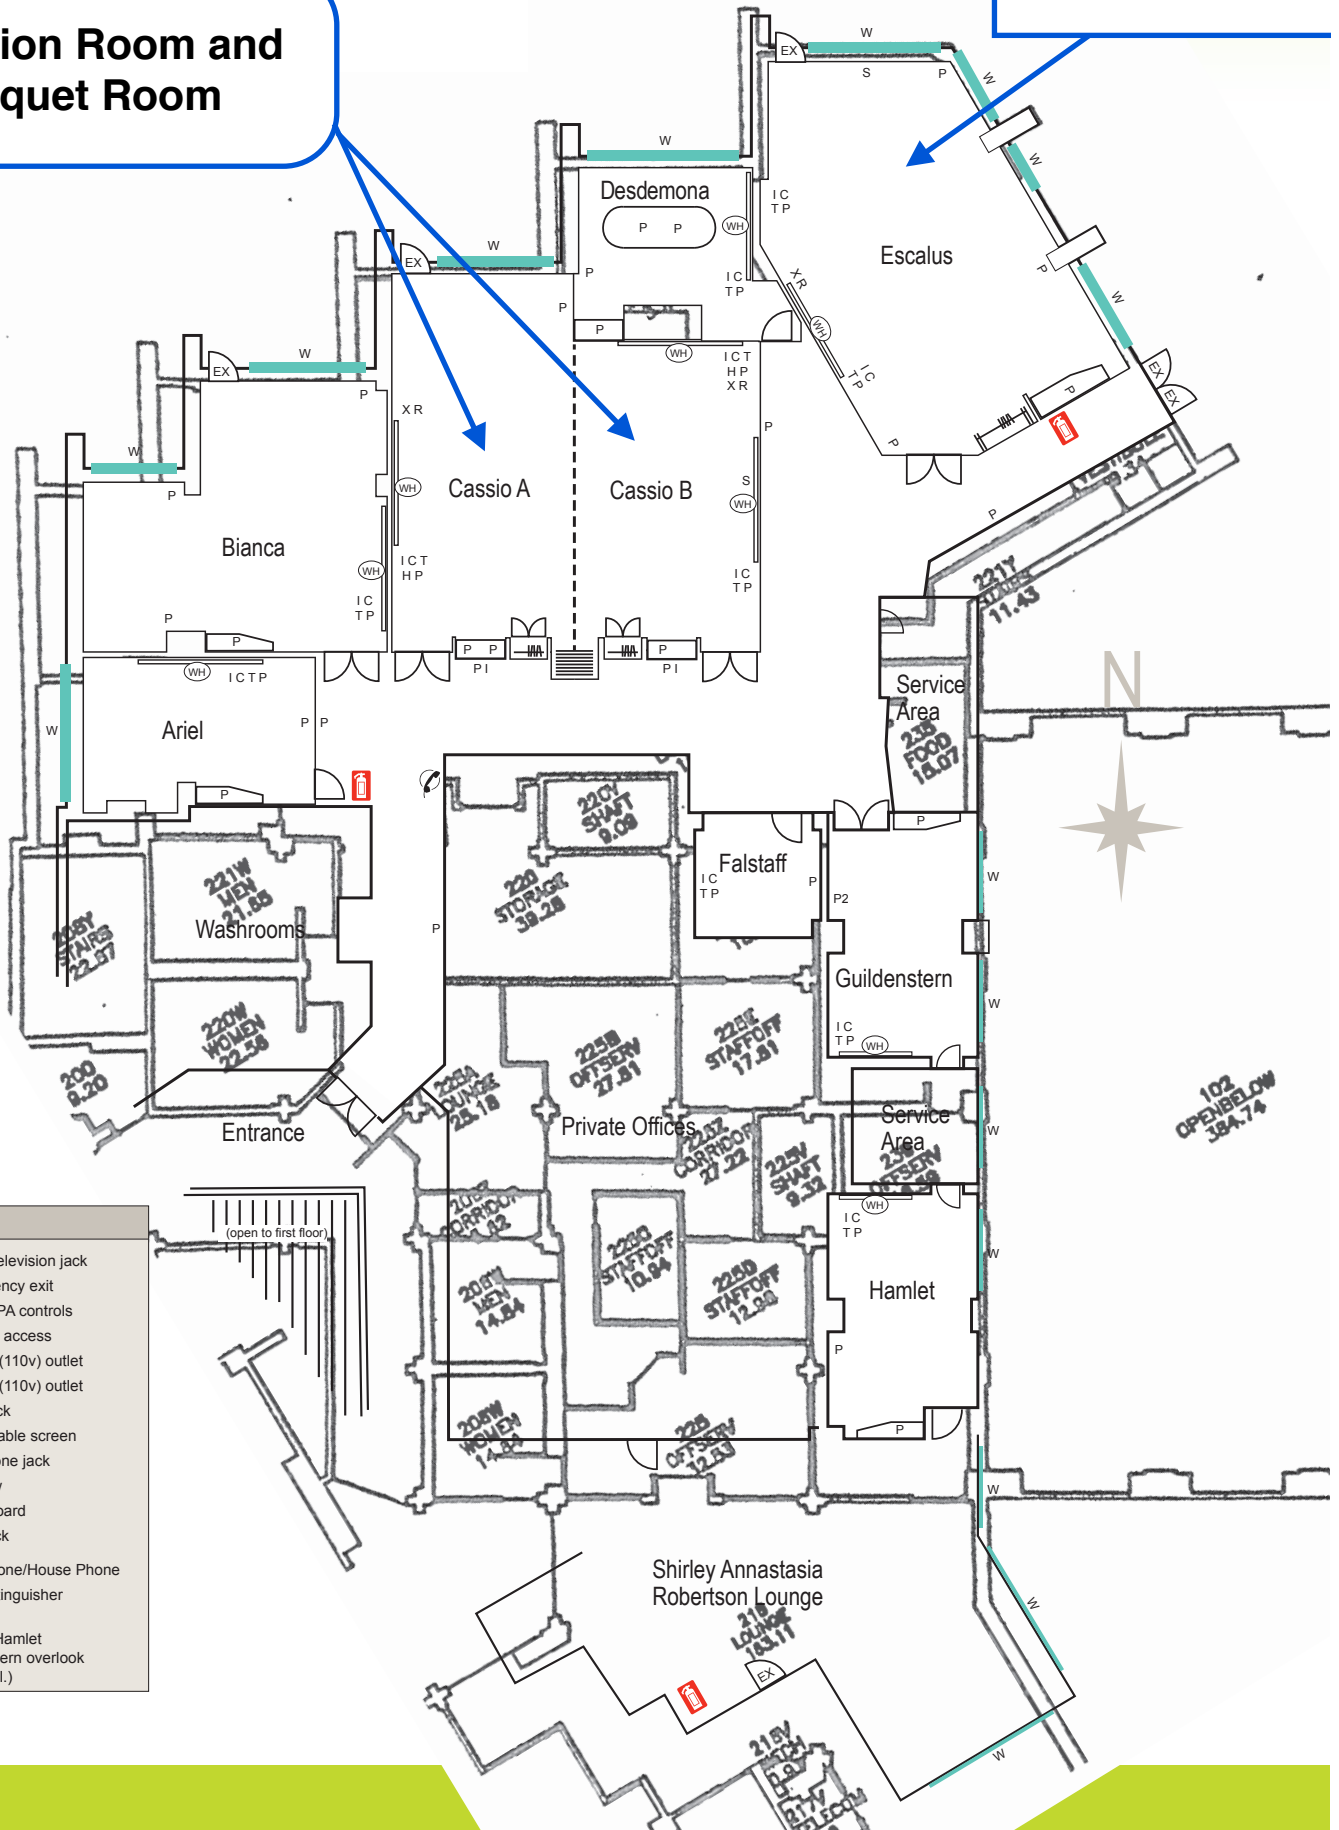

Second Floor of MacEwan Hall

Poster Session Room

Reception Room and Banquet Room

32

Legend	
C	Cable television jack
EX	Emergency exit
H	House PA controls
I	Internet access
P	15amp (110v) outlet
P2	20amp (110v) outlet
R	RCA jack
S	Retractable screen
T	Telephone jack
W	Window
WH	Whiteboard
X	XLR jack
☎	Pay Phone/House Phone
🔥	Fire Extinguisher
(Windows in Hamlet and Guildenstern overlook MacEwan Hall.)	